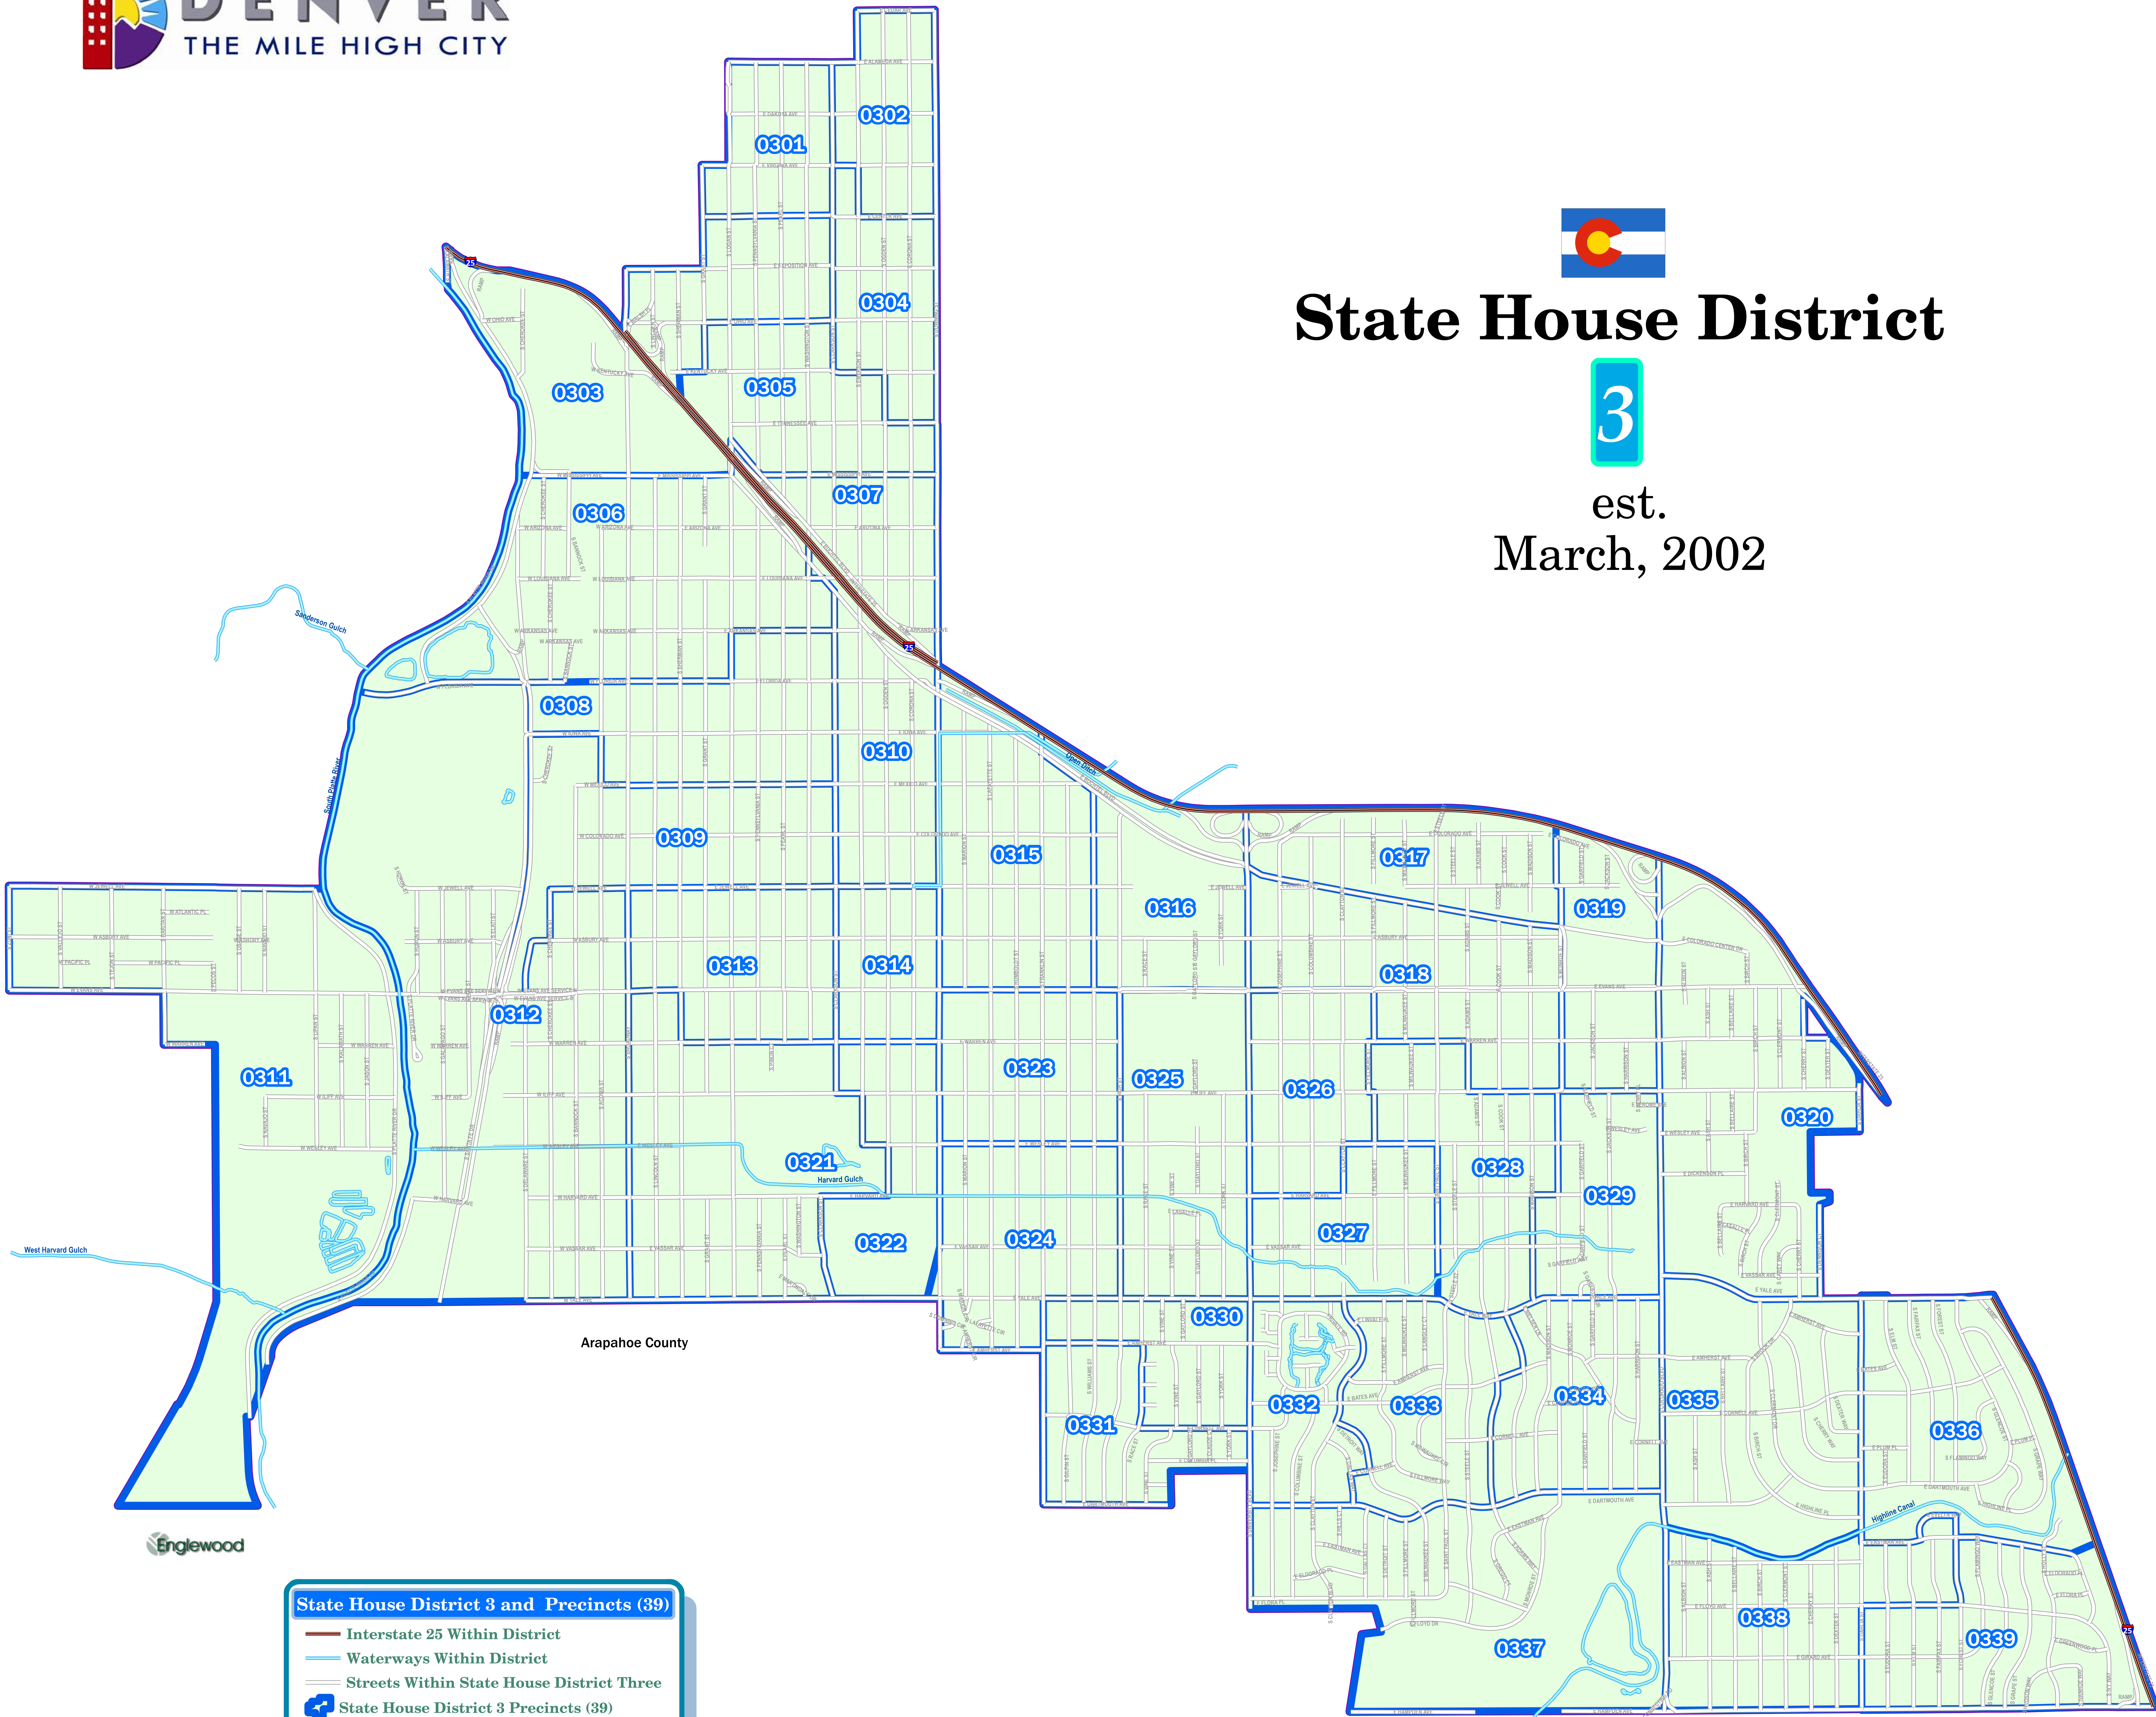

State House District

3

est.
March, 2002

State House District 3 and Precincts (39)

-  Interstate 25 Within District
-  Waterways Within District
-  Streets Within State House District Three
-  State House District 3 Precincts (39)
-  Colorado State House District 3

Precinct Boundaries Effective January, 2008